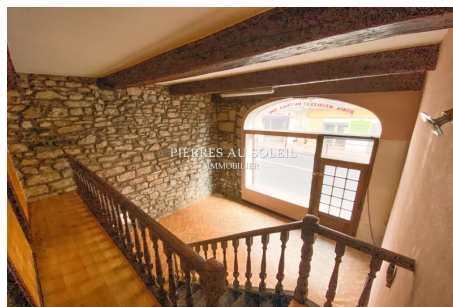

Carte Professionnelle : CPI 3401 2019 000 042 561 Hérault- RCS : RCS 478 122 682
Code NAF : 6831Z - Caisse de Garantie : Sans détention de fonds - RC Allianz 60526341